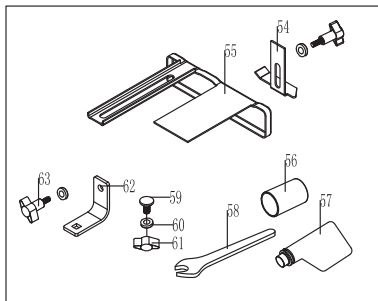

Date

2021-08-13

MPPL1200/3R SPARE PART LIST

PART NO	ARTICLE CODE	DESCRIPTION	SPECIFICATION	WEARING PART	QTY REQUIRED	UNIT
1	111-0407-001	BOLT M4X10	M4X10	x	3	pcs
2	111-0407-002	NAMEPLATE		x	1	pcs
3	111-0407-003	BELT COVER		x	1	pcs
4	111-0407-004	RUBBER BELT	272	v	1	pcs
5	111-0407-005	SMALL V-PULLEY	Φ23.5	x	1	pcs
6	111-0407-006	BIG V-PULLEY	Φ37	x	1	pcs
7	111-0407-007	SCREW	ST4X16	x	6	pcs
8	111-0407-008	BRACKET		x	1	pcs
9	111-0407-009	BALL BEARING	6201	x	2	pcs
10	111-0407-010	SCREW	M4X6	x	2	pcs
11	111-0407-011	BLADE PRESS		x	2	pcs
12	111-0407-012	HSS BLADE		v	2	pcs
13	111-0407-013	HEX SREW	M5X10	x	4	pcs
14	111-0407-014	BLADE HOLDER		x	2	pcs
15	111-0407-015	OUT HEX SCREW	M5X8	x	6	pcs
16	111-0407-016	DRUM BODY		x	1	pcs
17	111-0407-017	BALL BEARING	608	x	1	pcs
18	111-0407-018	FRONT BASE		x	1	pcs
19	111-0407-019	ADJUST SPRING		x	1	pcs
20	111-0407-020	HEX NUT	M6	x	4	pcs
21	111-0407-021	BASE		x	1	pcs
22	111-0407-022	SCREW	ST4.8X12	x	6	pcs
23	111-0407-023	ARMATURE		v	1	pcs
24	111-0407-024	BALL BEARING	608	x	1	pcs
25	111-0407-025	BAFFLE PLATE		x	1	pcs
26	111-0407-026	SCREW	ST5X65	x	2	pcs
27	111-0407-027	FIELD COIL		x	1	pcs
28	111-0407-028	MAIN HOUSING		x	1	pcs
29	111-0407-029	CORD		x	1	pcs
30	111-0407-030	CORD GUAGE		x	1	pcs
31	111-0407-031	STRAIN RELIEF		x	1	pcs
32	111-0407-032	SCREW	ST4X14	x	2	pcs
33	111-0407-033	HANDLE COVER		x	1	pcs
34	111-0407-034	SWITCH		v	1	pcs
35	111-0407-035	CAPACITANCE	0.33uF	x	1	pcs
36	111-0407-036	SCREW	ST4X14	x	10	pcs
37	111-0407-037	CARBON BRUSH		v	2	pcs
38	111-0407-038	BRUSH RACK		x	2	pcs
39	111-0407-039	REED		x	2	pcs
40	111-0407-040	SCREW	ST3X10	x	4	pcs
41	111-0407-041	REAR COVER		x	1	pcs
42	111-0407-042	LABEL		x	1	pcs
43	111-0407-043	TWISTED REED		x	1	pcs